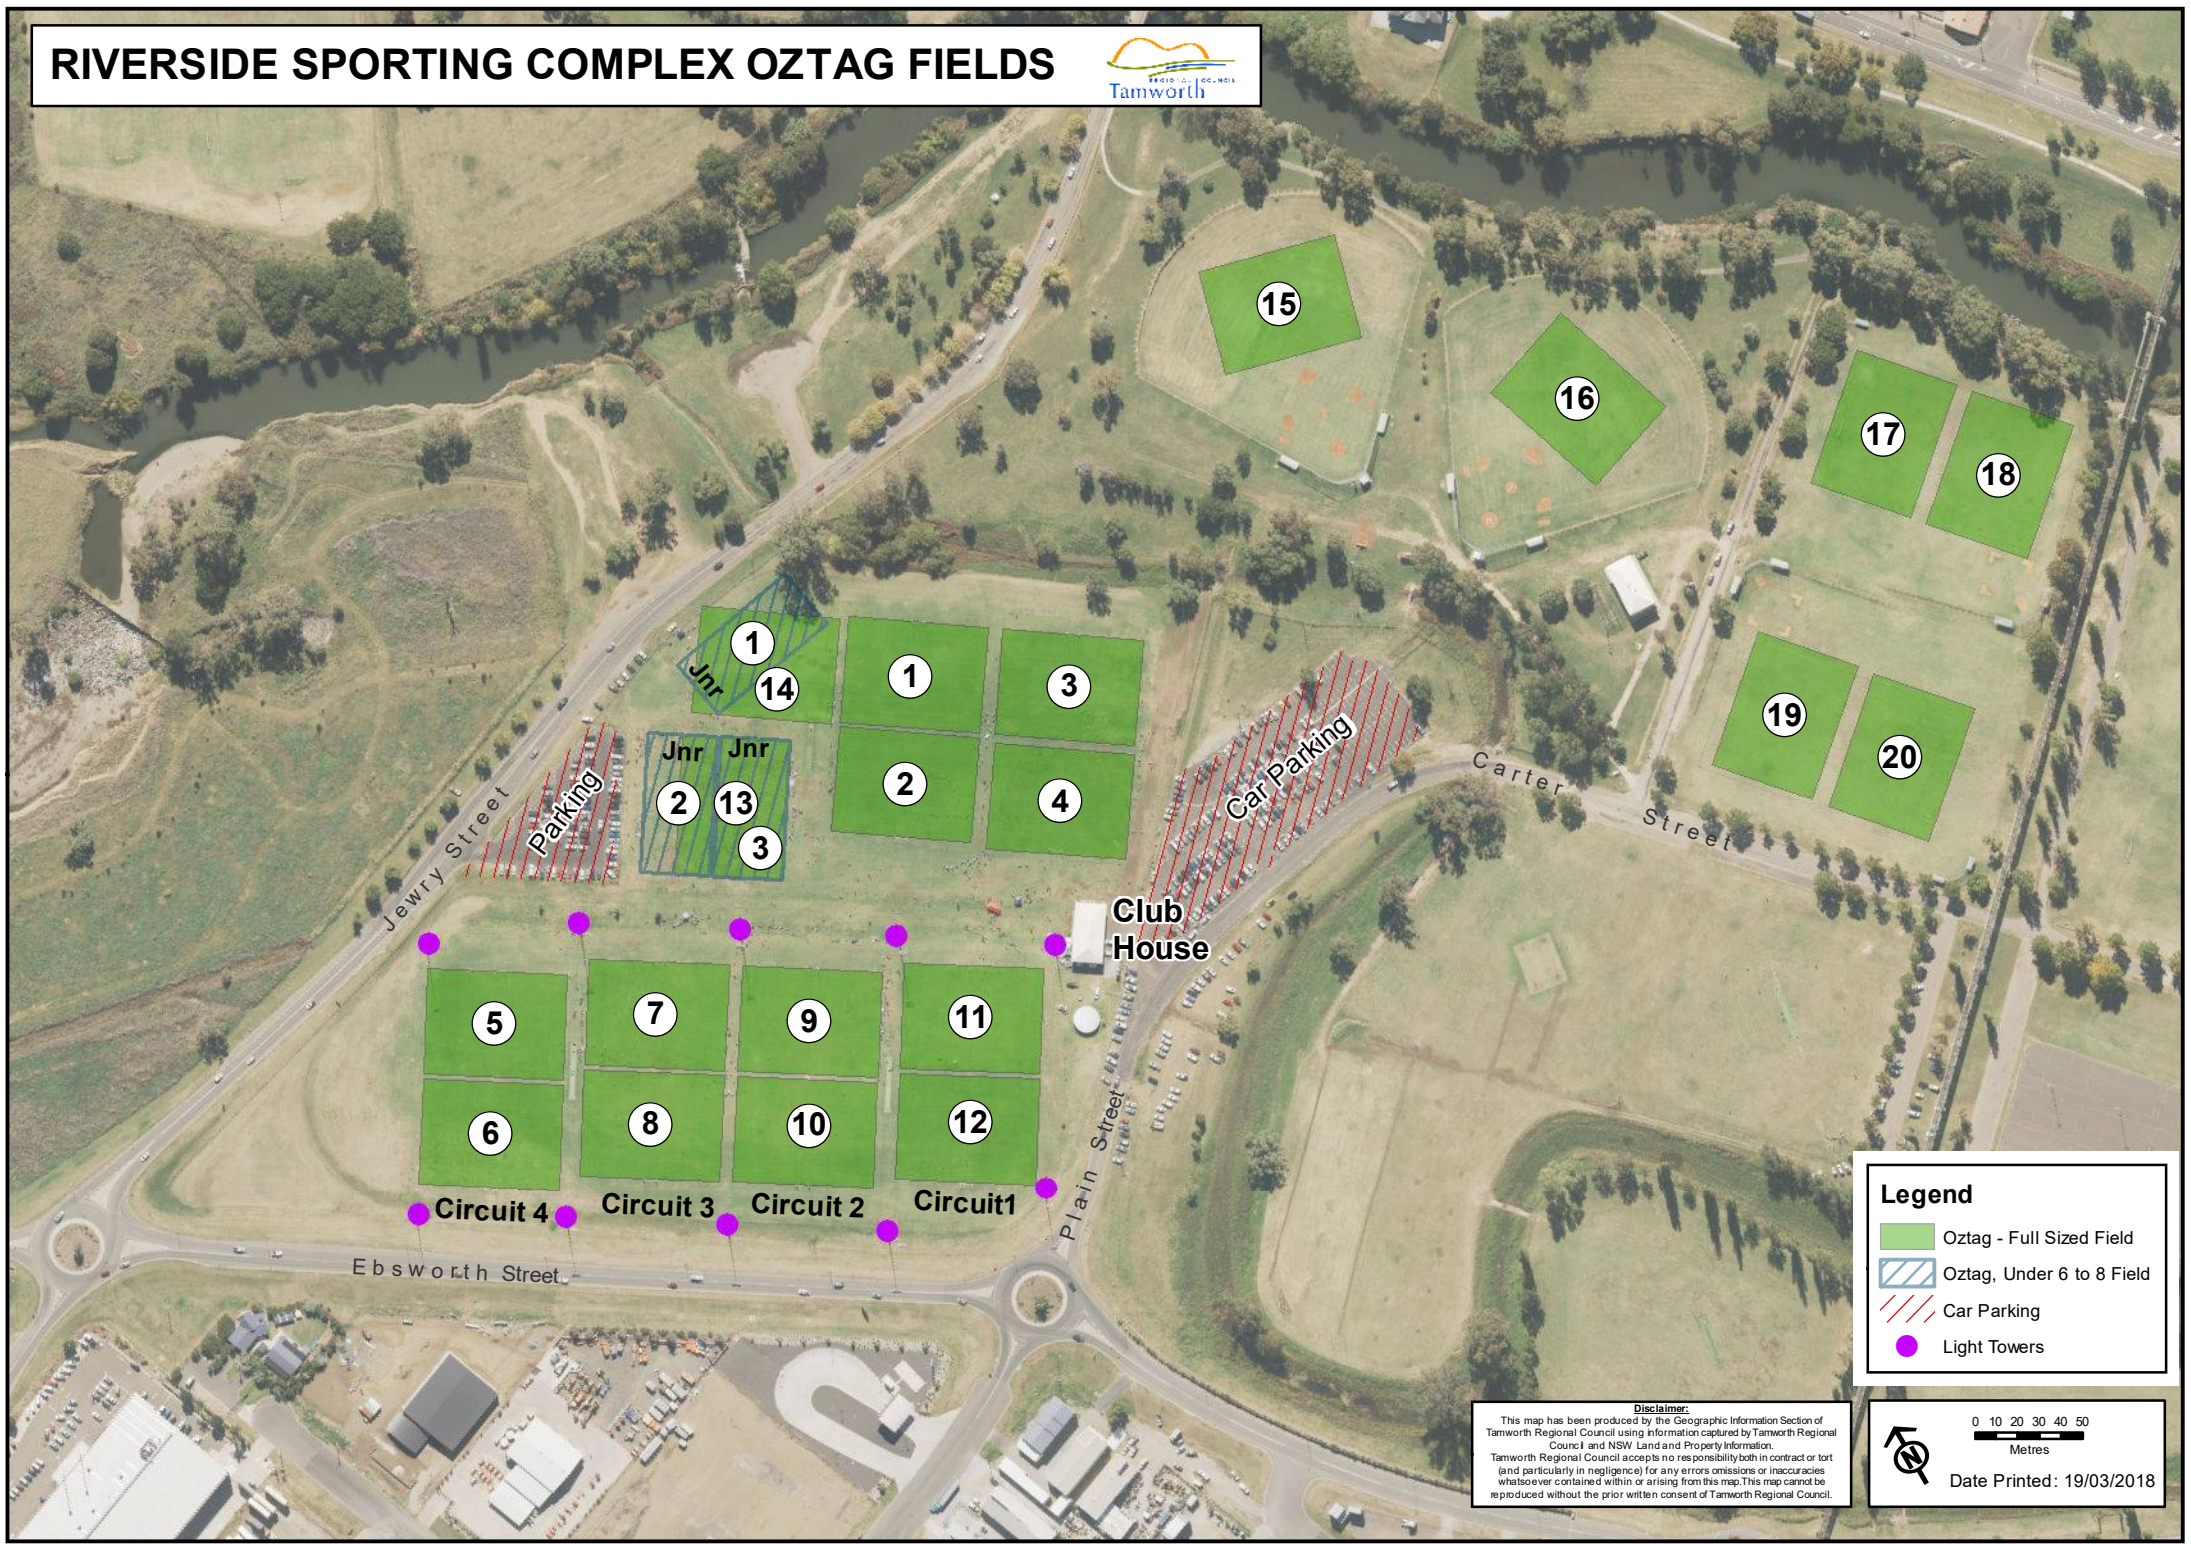

RIVERSIDE SPORTING COMPLEX OZTAG FIELDS

Legend

- Oztag - Full Sized Field
- Oztag, Under 6 to 8 Field
- Car Parking
- Light Towers

0 10 20 30 40 50
Metres

Date Printed: 19/03/2018